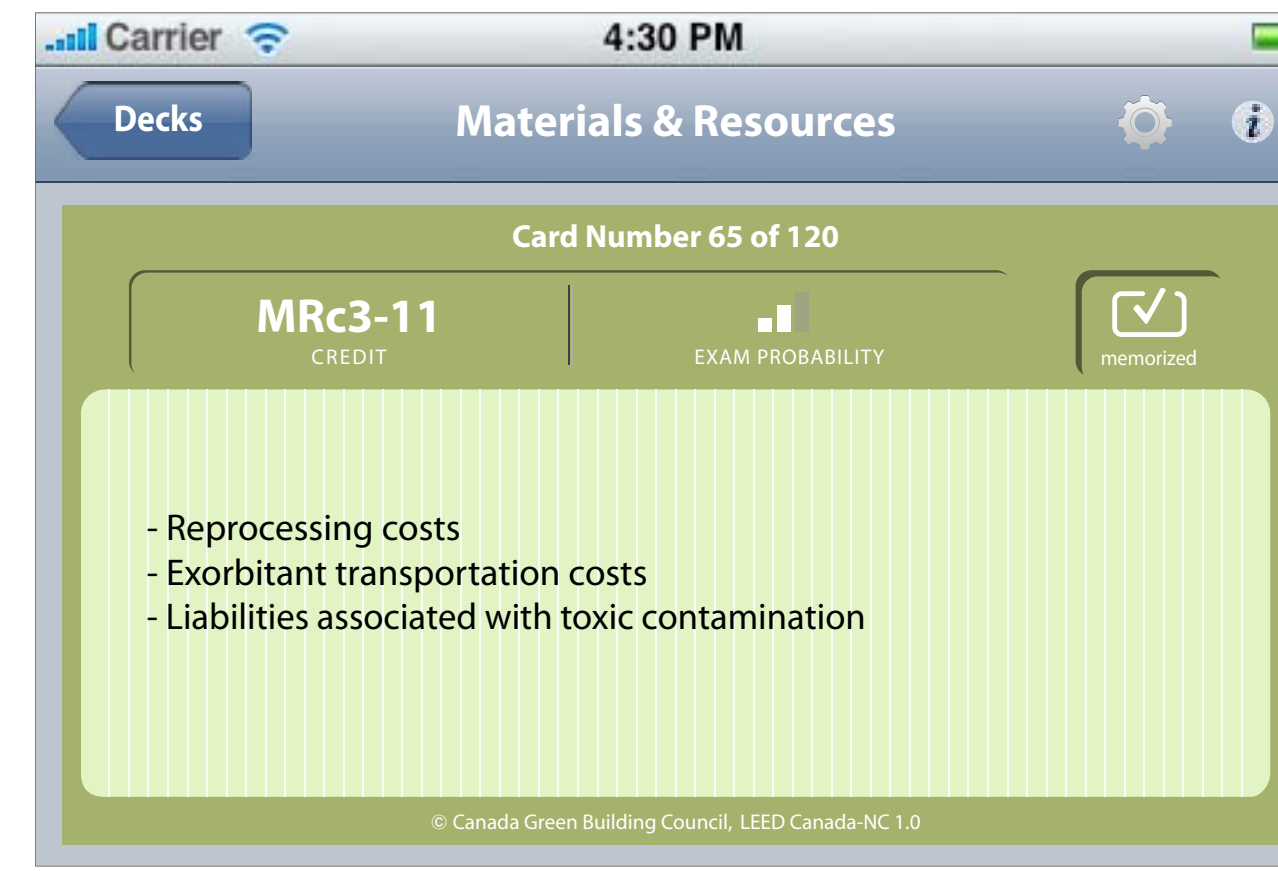

Question screen Answer screen

SAMPLE UI AND SCREEN DESIGN
© 2009 Tomo Arakawa
The contents on this document are arbitrarily chosen for this sample.
Leadership in Energy and Environment Design (LEED) is a registered trademark of the U.S. Green Building Council, licensed to the Canada Green Building Council for use with LEED Canada. Other trademarks belong to their respective companies.